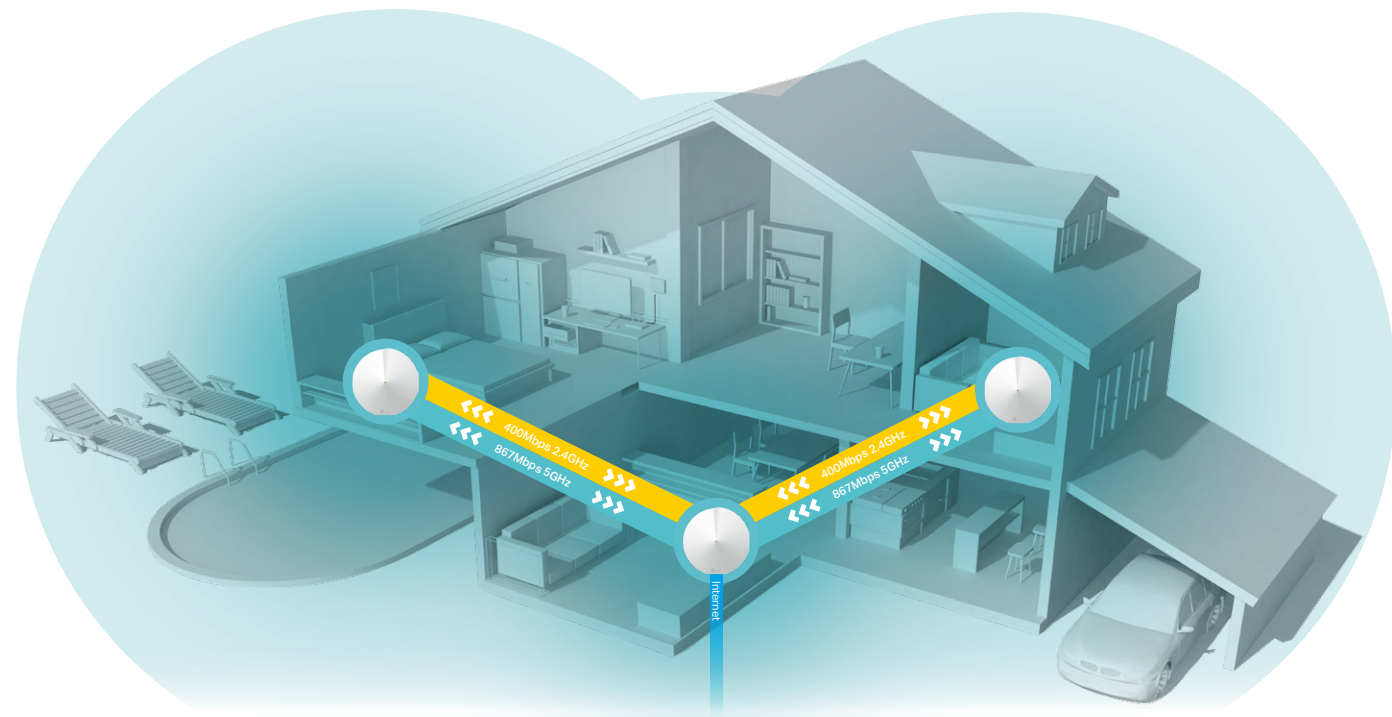

deco[™] | Whole Home Mesh Wi-Fi System
Seamless Roaming | Parental Controls | Antivirus

AC1300 Whole Home Mesh Wi-Fi System

Deco M5

Highlights

Fast. Stable. Everywhere.

Deco is the simplest way to guarantee a strong Wi-Fi signal in every corner of your home. Enjoy fast, stable connections for an army of devices in a whole-home coverage. Setup couldn't be easier with the Deco app there to walk you through every step.

Wi-Fi Dead-Zone Killer

Eliminate weak signal areas with whole home Wi-Fi. No more searching around for a stable connection.

TP-Link HomeCare™

HomeCare ensures every device on your network remains protected, with a threat database updated live by Trend Micro™.

Powerful parental controls can limit online time and block inappropriate content according to unique profiles created for each family member.

TP-Link Mesh Technology

Decos work together to form one unified Wi-Fi network. Walk through your home and stay connected with the fastest possible speeds thanks to Deco's seamless coverage, powered by TP-Link Mesh Technology.

Assisted Setup

The Deco app helps you easily find the ideal spot to place each unit

- **Auto Connection Test** – Test the internet connection of your Decos and helps to identify a suitable location for them
- **Remote Management** – Manage your Deco network from a smartphone or tablet via the app, no matter where you find yourself
- **Online Upgrade** – Keep informed of the latest firmware updates