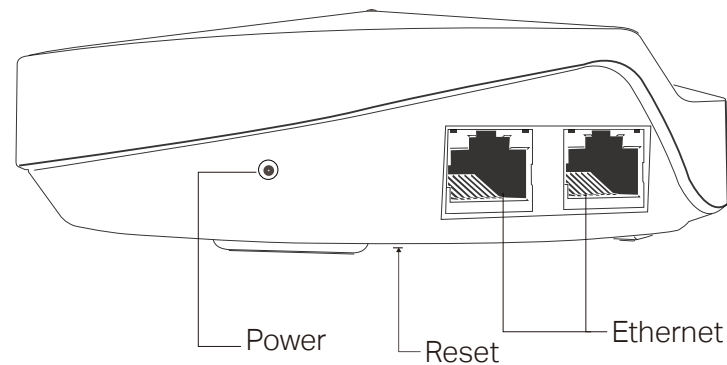

Specifications

Hardware

- Ports: 2 LAN/WAN Gigabit Ethernet Ports, 1 Power Port
- Buttons: 1 Reset button on the underside
- Antenna Type: 4 internal antennas per Deco unit
- Wireless Onboarding: Bluetooth 4.2
- Flash: 32 MB
- SDRAM: 256 MB
- External Power Supply: 12 V/1.2 A
- Dimensions (Dia x H): 4.7 in. x 1.3 in. (120 mm x 38 mm)