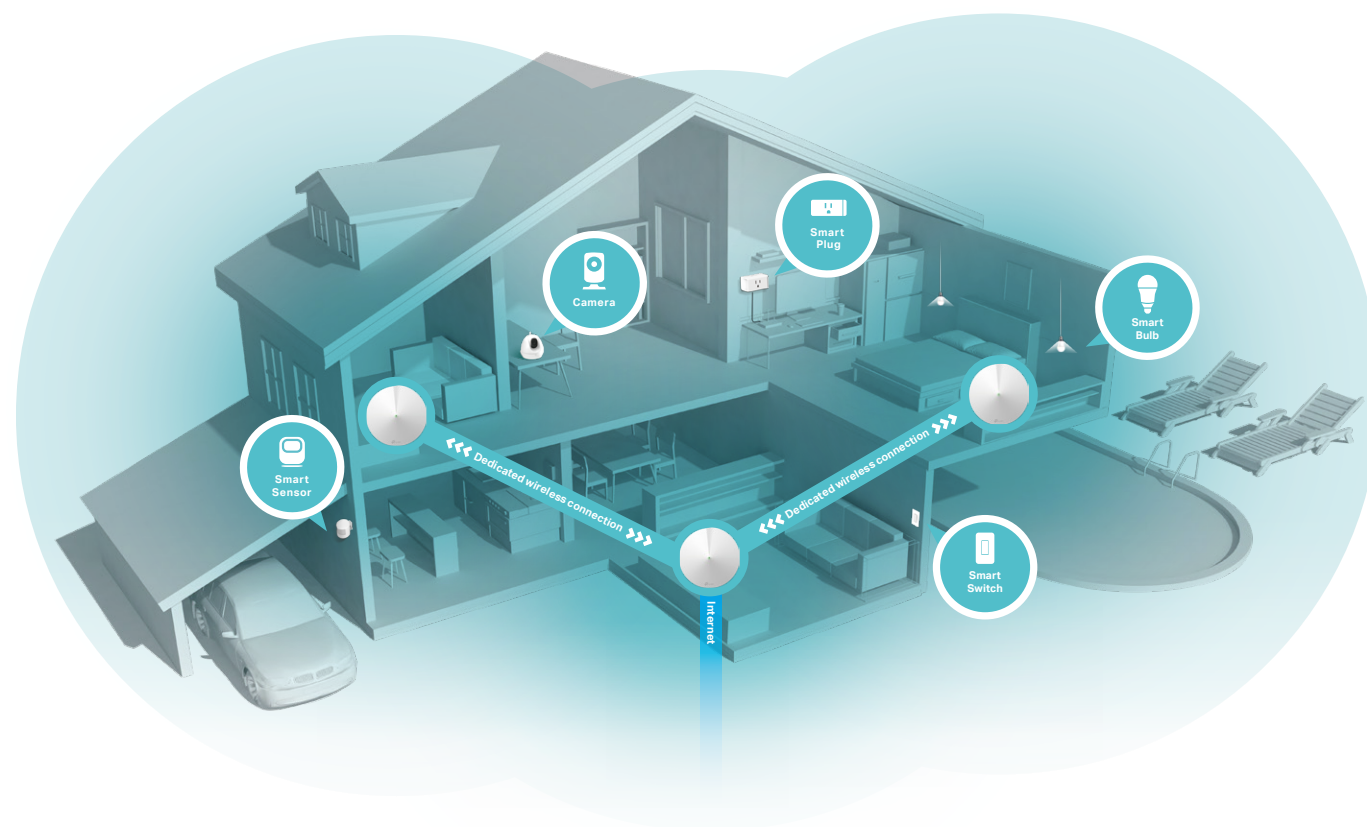

**deco**<sup>™</sup> | Smart Home Mesh Wi-Fi System  
Whole Home Wi-Fi | Seamless Roaming | Parental Controls | Antivirus

## AC2200 Smart Home Mesh Wi-Fi System

---

Seamless coverage up to 6,500sq.ft.

Deco M9 Plus

## Fast. Smart. Everywhere.

Deco is the simplest way to guarantee a strong Wi-Fi signal in every corner of your home. Enjoy fast and secure tri-band Wi-Fi no matter how many devices you have. Deco M9 Plus is much more than just a Wi-Fi system, able to act as a hub for all your smart home devices. Simply works with a variety of Zigbee, Bluetooth, Wi-Fi devices.

## Wi-Fi Dead-Zone Killer

Eliminate weak signal areas with whole home Wi-Fi. No more searching around for a stable connection.