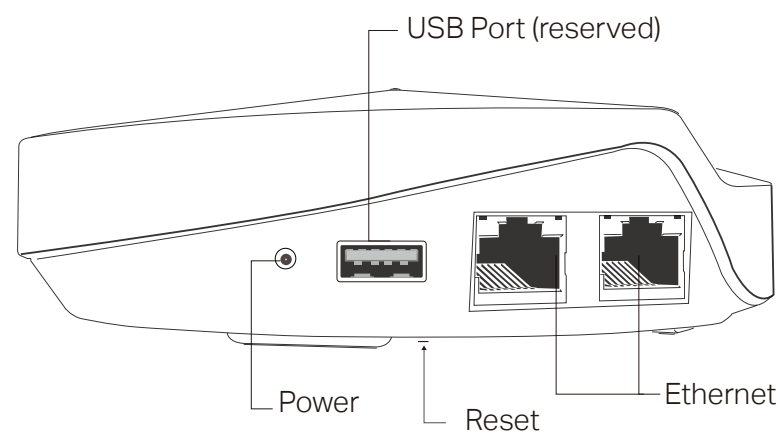

## Smart Home Devices Support

Connect smart home devices without an additional hub and control from the Deco app

- **Smart Hub** - Connect Wi-Fi, ZigBee and Bluetooth devices to your network and let you manage them from the Deco App. Set Automation to set interactions between your smart devices

## Hardware

- Ports: 2 LAN/WAN Gigabit Ethernet Ports, 1 USB 2.0 Port (reserved), 1. Power Port
- Buttons: 1 Reset button on the underside
- Antenna Type: 8 internal antennas per Deco unit
- External Power Supply: 12 V/2 A
- Dimensions (Dia x H): 144 mm x 64 mm,